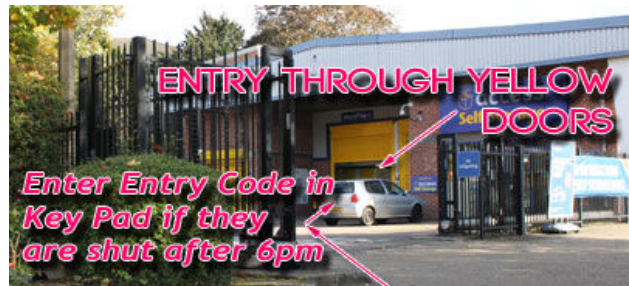

## Directions (Travelling by Public Transport)

**The Kingston Pole Dance Studio**  
 @ Access Storage  
 Station Yard, by Norbiton Station  
 Coombe Road  
 Kingston, Surrey  
 KT2 7AZ

07719 483305 (Elaine)

**RAIL** Norbiton Station on same rail line as Kingston, Hampton Wick, New Malden, Wimbledon, it's in Zone 5

1. At Norbiton Station

3.

2. Enter through Access front entrance

After 6pm, when gates are closed, you will need to enter our code in the Keypad, first as circled above and possibly again at the yellow shutters if they are down